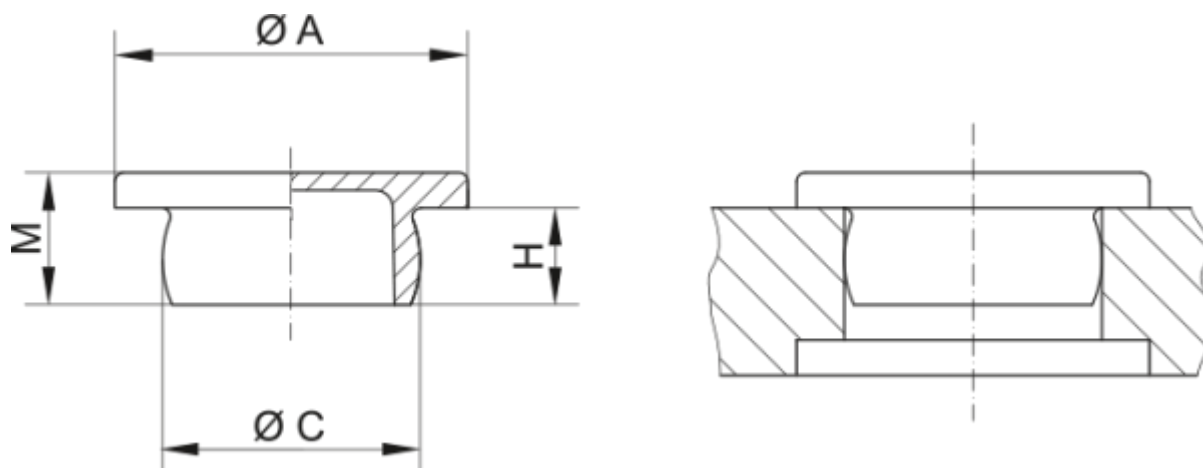

Article number: 59GPN300F312

Description: KLEE Round plug GPN 300F - \varnothing 42,3

Measures

A = 48

C = 42.3

H = 15

M = 18